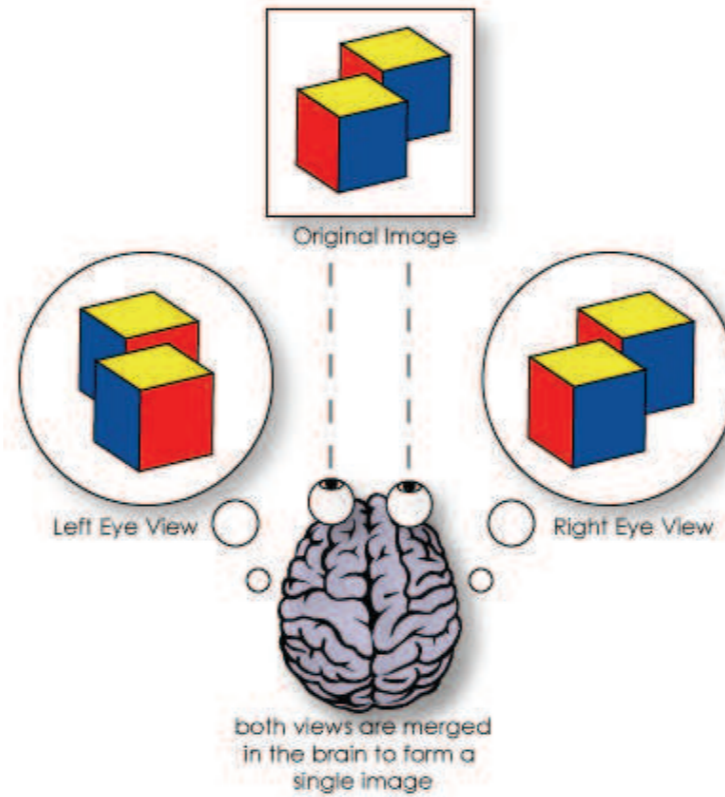

### SightLine: The Chair

SightLine: The Chair, is a surreal experience designed as a demoing tool. Crafted to throw users into the world of VR, and show off it's full potential.

<http://theriftlist.com/>

# How it works?

Others

FIELD OF VIEW

110°

Oculus

Field of View Comparison

## Stereoscopic Images